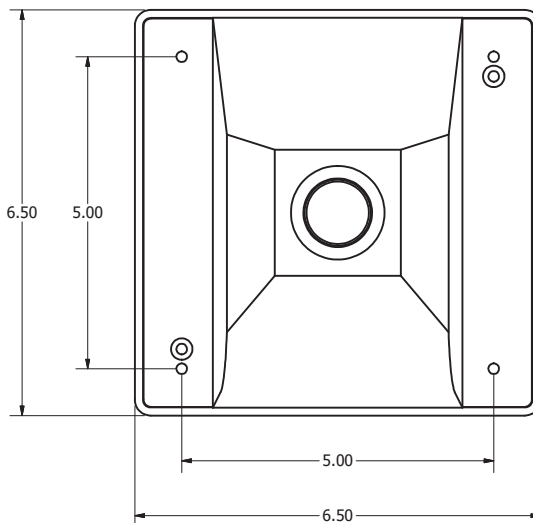

LV104 Enclosure - Top View

Camera Specifications - Axis M3014

Camera	
<b>Image sensor</b>	1/4" Progressive scan RGB CMOS 1 megapixel
<b>Lens</b>	2.8 mm, F2.0, fixed iris Horizontal angle of view: 80°
<b>Light sensitivity</b>	1-100000 lux, F2.0
<b>Shutter time</b>	1/25000 s to 1/6 s
Video	
<b>Video compression</b>	H.264 (MPEG-4 Part 10/AVC), Motion JPEG
<b>Resolutions</b>	1280x800 to 160x90
<b>Frame rate</b>	25 fps with power line frequency 50 Hz 30 fps with power line frequency 60 Hz
<b>Video streaming</b>	Multiple, individually configurable streams in H.264 and Motion JPEG Controllable frame rate and bandwidth, VBR/CBR H.264
<b>Pan/Tilt/Zoom</b>	Digital PTZ, Preset positions, Guard tour
<b>Image settings</b>	Compression, Color, Brightness, Sharpness, Contrast, White balance, Exposure control, Exposure zones, Backlight compensation, Fine tuning of behavior at low light, Rotation, Text and image overlay, Privacy mask, Mirroring of images

Shade Base Template

Base Bottom

Part Number <b>LV104-M34-42F-W1</b>	Weight 5.28 lbs (2.39 kg)	 <a href="http://www.dsmlc.com">http://www.dsmlc.com</a> © 2011 Digital Site Management, L.L.C.
Description LV104 WiFi Encl, Axis M3014 Cam w/42" Round Pole		

Part Number	Weight	
LV104-M34-42F-W1	5.28 lbs (2.39 kg)	
Description	<a href="http://www.dsmlc.com">http://www.dsmlc.com</a> © 2011 Digital Site Management, L.L.C.	
LV104 WiFi Encl, Axis M3014 Cam w/42" Round Pole		