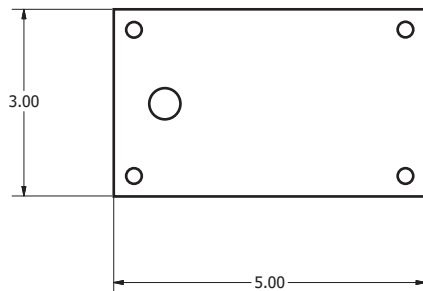

LV104 Enclosure - Top View

Camera Specifications - Axis M3014

Camera	
<b>Image sensor</b>	1/4" Progressive scan RGB CMOS 1 megapixel
<b>Lens</b>	2.8 mm, F2.0, fixed iris Horizontal angle of view: 80°
<b>Light sensitivity</b>	1-100000 lux, F2.0
<b>Shutter time</b>	1/25000 s to 1/6 s
Video	
<b>Video compression</b>	H.264 (MPEG-4 Part 10/AVC), Motion JPEG
<b>Resolutions</b>	1280x800 to 160x90
<b>Frame rate</b>	25 fps with power line frequency 50 Hz 30 fps with power line frequency 60 Hz
<b>Video streaming</b>	Multiple, individually configurable streams in H.264 and Motion JPEG Controllable frame rate and bandwidth, VBR/CBR H.264
<b>Pan/Tilt/Zoom</b>	Digital PTZ, Preset positions, Guard tour
<b>Image settings</b>	Compression, Color, Brightness, Sharpness, Contrast, White balance, Exposure control, Exposure zones, Backlight compensation, Fine tuning of behavior at low light, Rotation, Text and image overlay, Privacy mask, Mirroring of images

Shade Base Template

Base Bottom

Part Number <b>LV104-M34-42F-W1</b>	Weight 5.28 lbs (2.39 kg)	 <a href="http://www.dsmlc.com">http://www.dsmlc.com</a> © 2011 Digital Site Management, L.L.C.
Description LV104 WiFi Encl, Axis M3014 Cam w/42" Round Pole		

Part Number	Weight	
LV104-M34-42F-W1	5.28 lbs (2.39 kg)	
Description	<a href="http://www.dsmlc.com">http://www.dsmlc.com</a> © 2011 Digital Site Management, L.L.C.	
LV104 WiFi Encl, Axis M3014 Cam w/42" Round Pole		