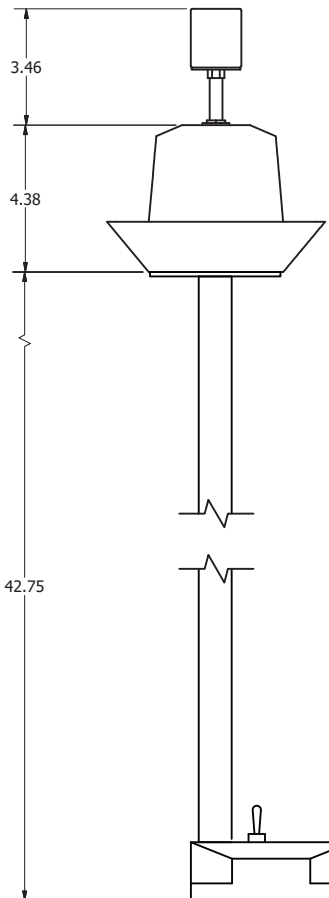

LV104 Enclosure - Top View

Camera Specifications - Axis M3014

Camera	
<b>Image sensor</b>	1/4" Progressive scan RGB CMOS 1 megapixel
<b>Lens</b>	2.8 mm, F2.0, fixed iris Horizontal angle of view: 80°
<b>Light sensitivity</b>	1-100000 lux, F2.0
<b>Shutter time</b>	1/25000 s to 1/6 s
Video	
<b>Video compression</b>	H.264 (MPEG-4 Part 10/AVC), Motion JPEG
<b>Resolutions</b>	1280x800 to 160x90
<b>Frame rate</b>	25 fps with power line frequency 50 Hz 30 fps with power line frequency 60 Hz
<b>Video streaming</b>	Multiple, individually configurable streams in H.264 and Motion JPEG Controllable frame rate and bandwidth, VBR/CBR H.264
<b>Pan/Tilt/Zoom</b>	Digital PTZ, Preset positions, Guard tour
<b>Image settings</b>	Compression, Color, Brightness, Sharpness, Contrast, White balance, Exposure control, Exposure zones, Backlight compensation, Fine tuning of behavior at low light, Rotation, Text and image overlay, Privacy mask, Mirroring of images

Shade Base Template

Base Bottom

Part Number <b>LV104-M34-42F-W1</b>	Weight 5.28 lbs (2.39 kg)	 <a href="http://www.dsmlc.com">http://www.dsmlc.com</a> © 2011 Digital Site Management, L.L.C.
Description LV104 WiFi Encl, Axis M3014 Cam w/42" Round Pole		

Part Number	Weight	
LV104-M34-42F-W1	5.28 lbs (2.39 kg)	
Description	<a href="http://www.dsmlc.com">http://www.dsmlc.com</a> © 2011 Digital Site Management, L.L.C.	
LV104 WiFi Encl, Axis M3014 Cam w/42" Round Pole		