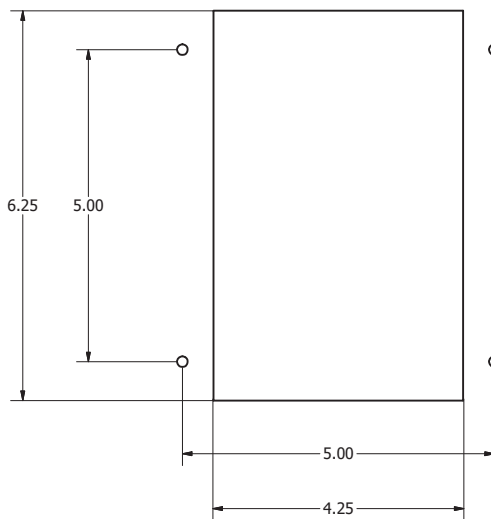

LV104 Enclosure - Top View

Camera Specifications - Axis M3014

Camera	
<b>Image sensor</b>	1/4" Progressive scan RGB CMOS 1 megapixel
<b>Lens</b>	2.8 mm, F2.0, fixed iris Horizontal angle of view: 80°
<b>Light sensitivity</b>	1-100000 lux, F2.0
<b>Shutter time</b>	1/25000 s to 1/6 s
Video	
<b>Video compression</b>	H.264 (MPEG-4 Part 10/AVC), Motion JPEG
<b>Resolutions</b>	1280x800 to 160x90
<b>Frame rate</b>	25 fps with power line frequency 50 Hz 30 fps with power line frequency 60 Hz
<b>Video streaming</b>	Multiple, individually configurable streams in H.264 and Motion JPEG Controllable frame rate and bandwidth, VBR/CBR H.264
<b>Pan/Tilt/Zoom</b>	Digital PTZ, Preset positions, Guard tour
<b>Image settings</b>	Compression, Color, Brightness, Sharpness, Contrast, White balance, Exposure control, Exposure zones, Backlight compensation, Fine tuning of behavior at low light, Rotation, Text and image overlay, Privacy mask, Mirroring of images

Shade Base Template

Base Bottom

Part Number <b>LV104-M34-42F-W1</b>	Weight 5.28 lbs (2.39 kg)	 <a href="http://www.dsmlc.com">http://www.dsmlc.com</a> © 2011 Digital Site Management, L.L.C.
Description LV104 WiFi Encl, Axis M3014 Cam w/42" Round Pole		

Part Number	Weight	
LV104-M34-42F-W1	5.28 lbs (2.39 kg)	
Description	<a href="http://www.dsmlc.com">http://www.dsmlc.com</a> © 2011 Digital Site Management, L.L.C.	
LV104 WiFi Encl, Axis M3014 Cam w/42" Round Pole		