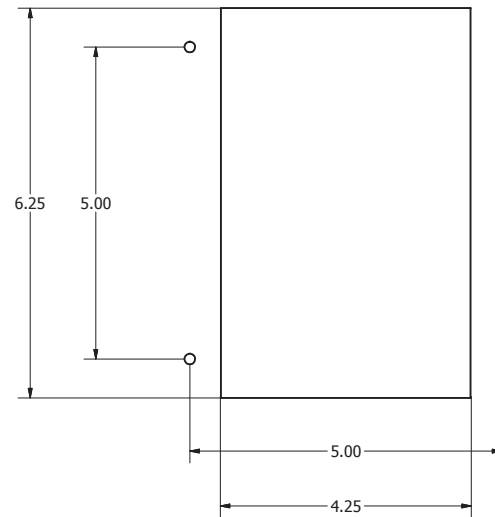

Base Bottom

LV104 Enclosure - Top View

Shade Base Template

Part Number LV104-2506B-42F	Weight ? lbs (? kg)	 http://www.dsmlc.com © 2011 Digital Site Management, L.L.C.
Description LV104 Encl, 540tvl Cam w/2.5-6mm lens & 42" Pole (1"Round)		