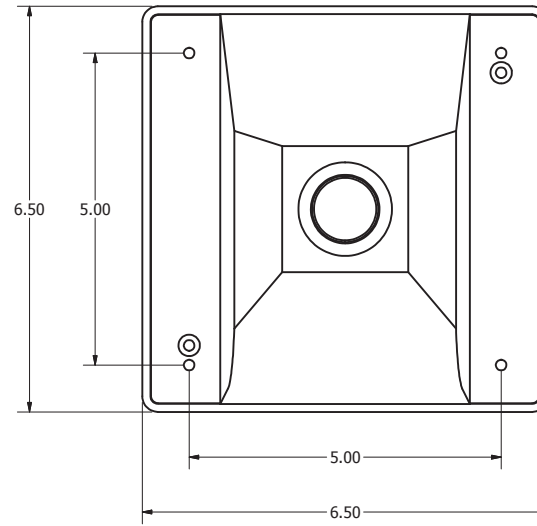

Base Bottom

LV104 Enclosure - Top View

Shade Base Template

Part Number LV104-2506B-42F	Weight ? lbs (? kg)	 http://www.dsmlc.com © 2011 Digital Site Management, L.L.C.
Description LV104 Encl, 540tvl Cam w/2.5-6mm lens & 42" Pole (1"Round)		